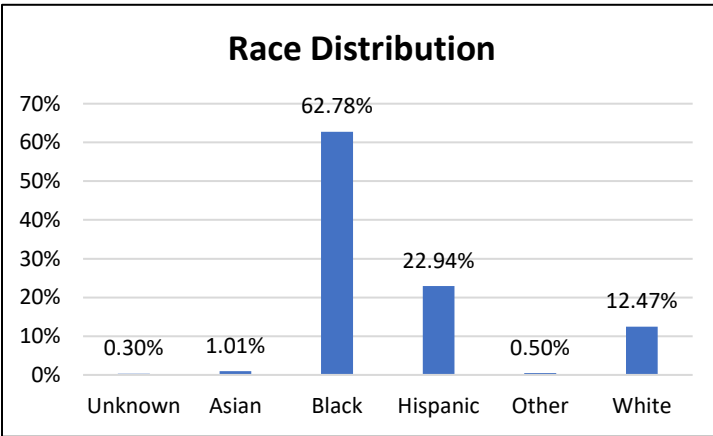

Pretrial Services Weekly Report

Electronic Monitoring Population Demographics 3/22/2024

Curfew Only population:	898
Bischof Law Only population:	695
Cases with Curfew and Bischof Law Supervision*	96

Curfew

Bischof Law

* 96 individuals are supervised under Curfew and Bischof Law. These individuals are reflected in both the Curfew and Bischof Law graphs