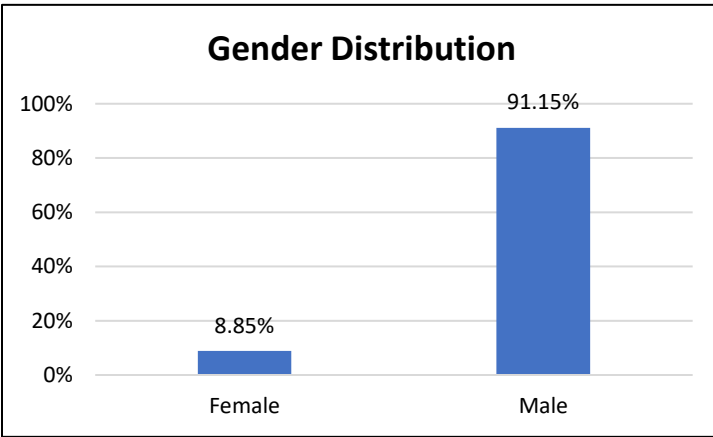

Pretrial Services Weekly Report

Electronic Monitoring Population Demographics 3/22/2024

Curfew Only population:	898
Bischof Law Only population:	695
Cases with Curfew and Bischof Law Supervision*	96

Curfew

Bischof Law

* 96 individuals are supervised under Curfew and Bischof Law. These individuals are reflected in both the Curfew and Bischof Law graphs