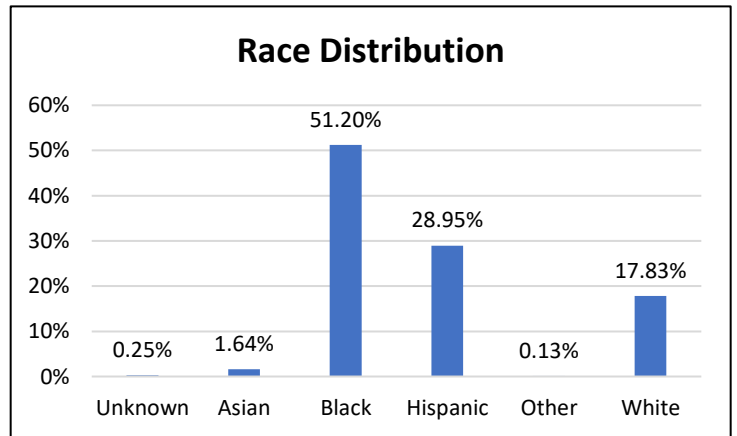

Pretrial Services Weekly Report

Electronic Monitoring Population Demographics 3/22/2024

Curfew Only population:	898
Bischof Law Only population:	695
Cases with Curfew and Bischof Law Supervision*	96

Curfew

Bischof Law

* 96 individuals are supervised under Curfew and Bischof Law. These individuals are reflected in both the Curfew and Bischof Law graphs