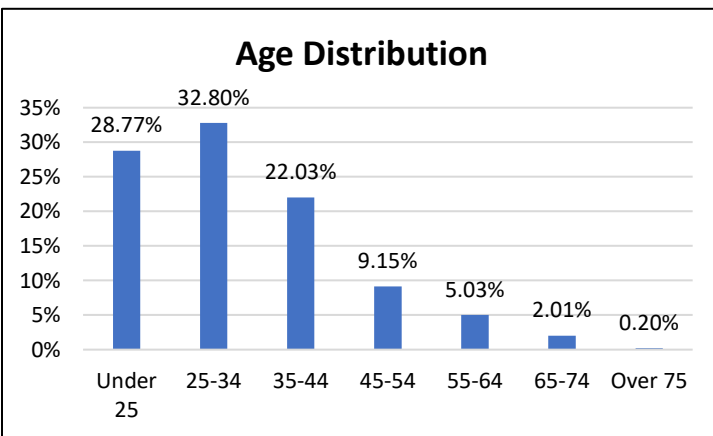

Pretrial Services Weekly Report

Electronic Monitoring Population Demographics 3/22/2024

Curfew Only population:	898
Bischof Law Only population:	695
Cases with Curfew and Bischof Law Supervision*	96

Curfew

Bischof Law

* 96 individuals are supervised under Curfew and Bischof Law. These individuals are reflected in both the Curfew and Bischof Law graphs