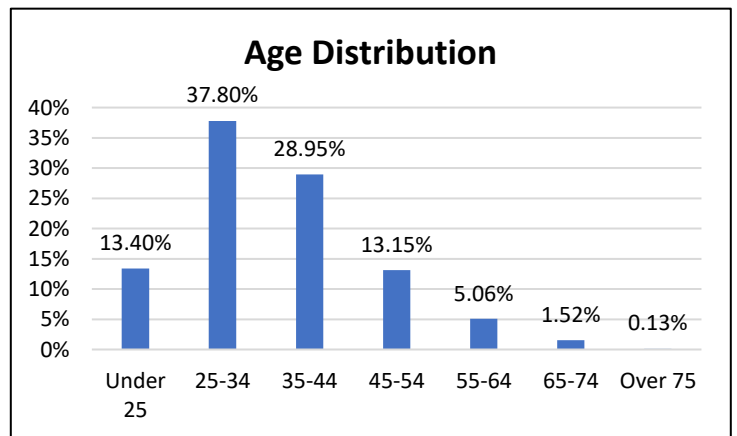

Pretrial Services Weekly Report

Electronic Monitoring Population Demographics 3/22/2024

Curfew Only population:	898
Bischof Law Only population:	695
Cases with Curfew and Bischof Law Supervision*	96

Curfew

Bischof Law

* 96 individuals are supervised under Curfew and Bischof Law. These individuals are reflected in both the Curfew and Bischof Law graphs