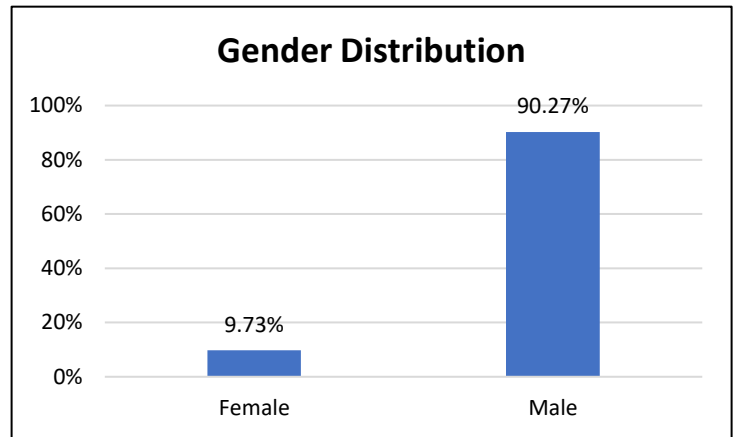

Pretrial Services Weekly Report

Electronic Monitoring Population Demographics 3/22/2024

Curfew Only population:	898
Bischof Law Only population:	695
Cases with Curfew and Bischof Law Supervision*	96

Curfew

Bischof Law

* 96 individuals are supervised under Curfew and Bischof Law. These individuals are reflected in both the Curfew and Bischof Law graphs